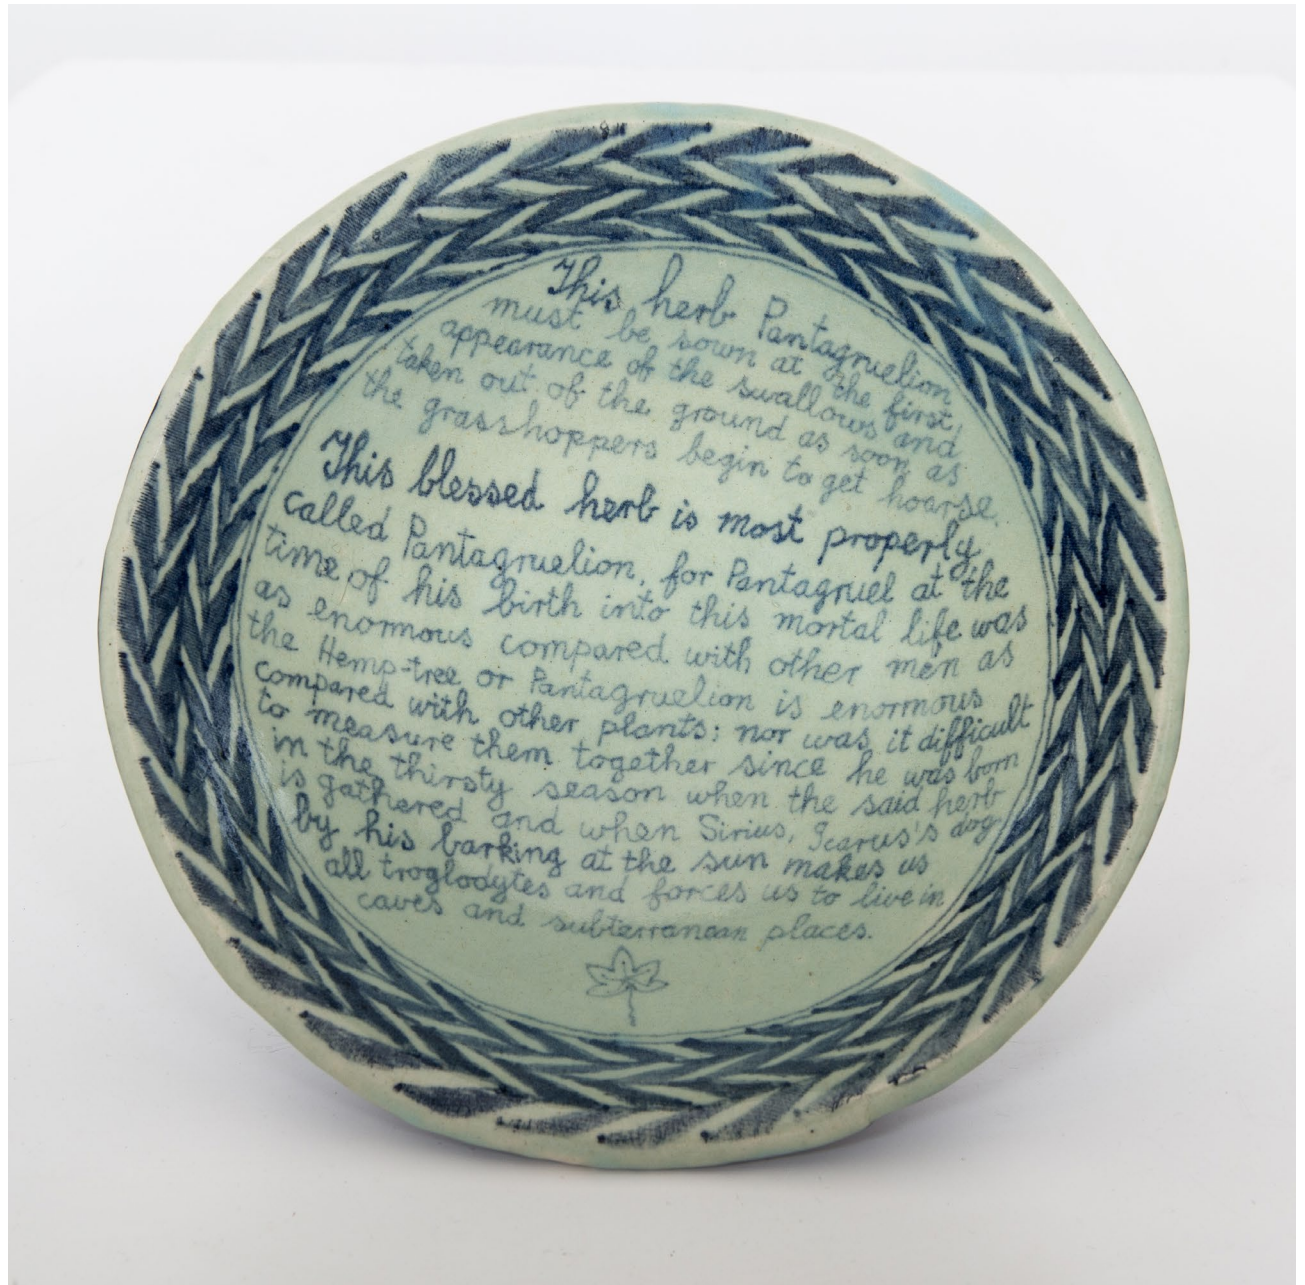

8.5 x 21cm

R12 000

HN1138 Swatow ware bowl
"Cape of Good Hope, 13th November 1657..."
11.09.15
Glazed ceramics
8.5 x 22cm
R12 000

HN1137 Swatow ware bowl
"Cape of Good Hope, September 1660..."
11.09.15
Glazed ceramics
9 x 23.5cm
R12 000