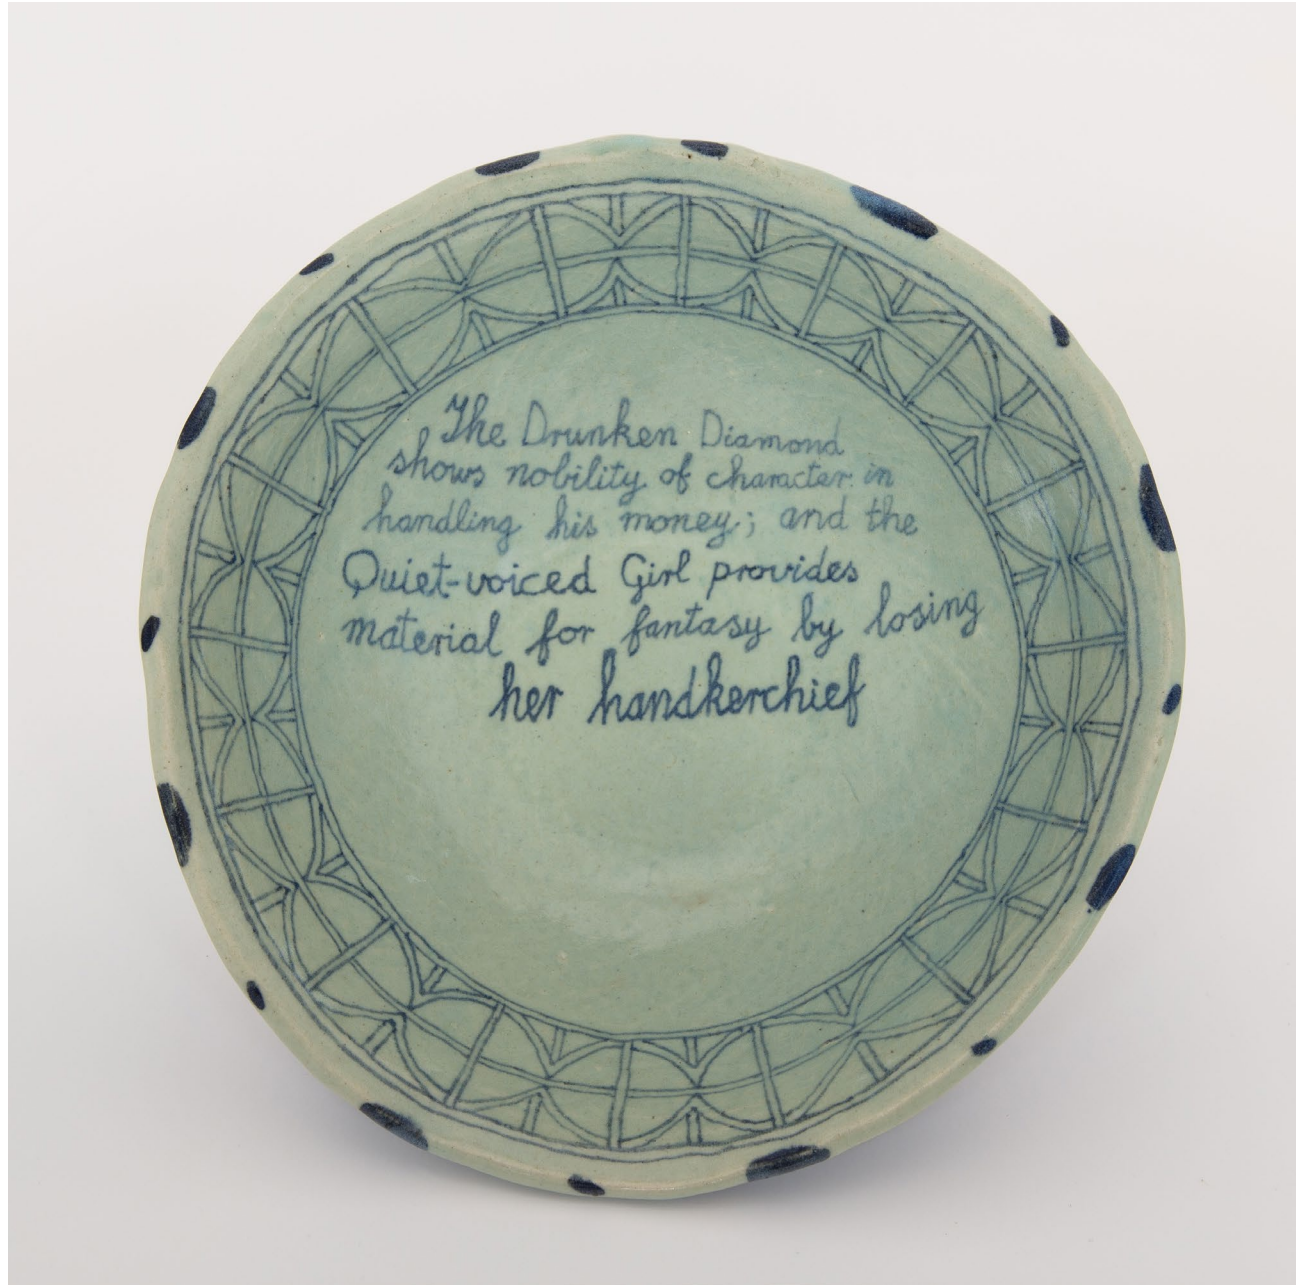

6.10.15

Glazed ceramics

9.5 x 26cm

R12 000

Currently on exhibition at the Fine Arts Society, London

HN1151 Swatow ware bowl
"A son is admonished"
6.10.15
Glazed ceramics
9.5 x 25cm
R12 000

HN1152 Swatow ware bowl
"The Drunken Diamond"
6.10.15
Glazed ceramics
10.5 x 24.5cm
R12 000